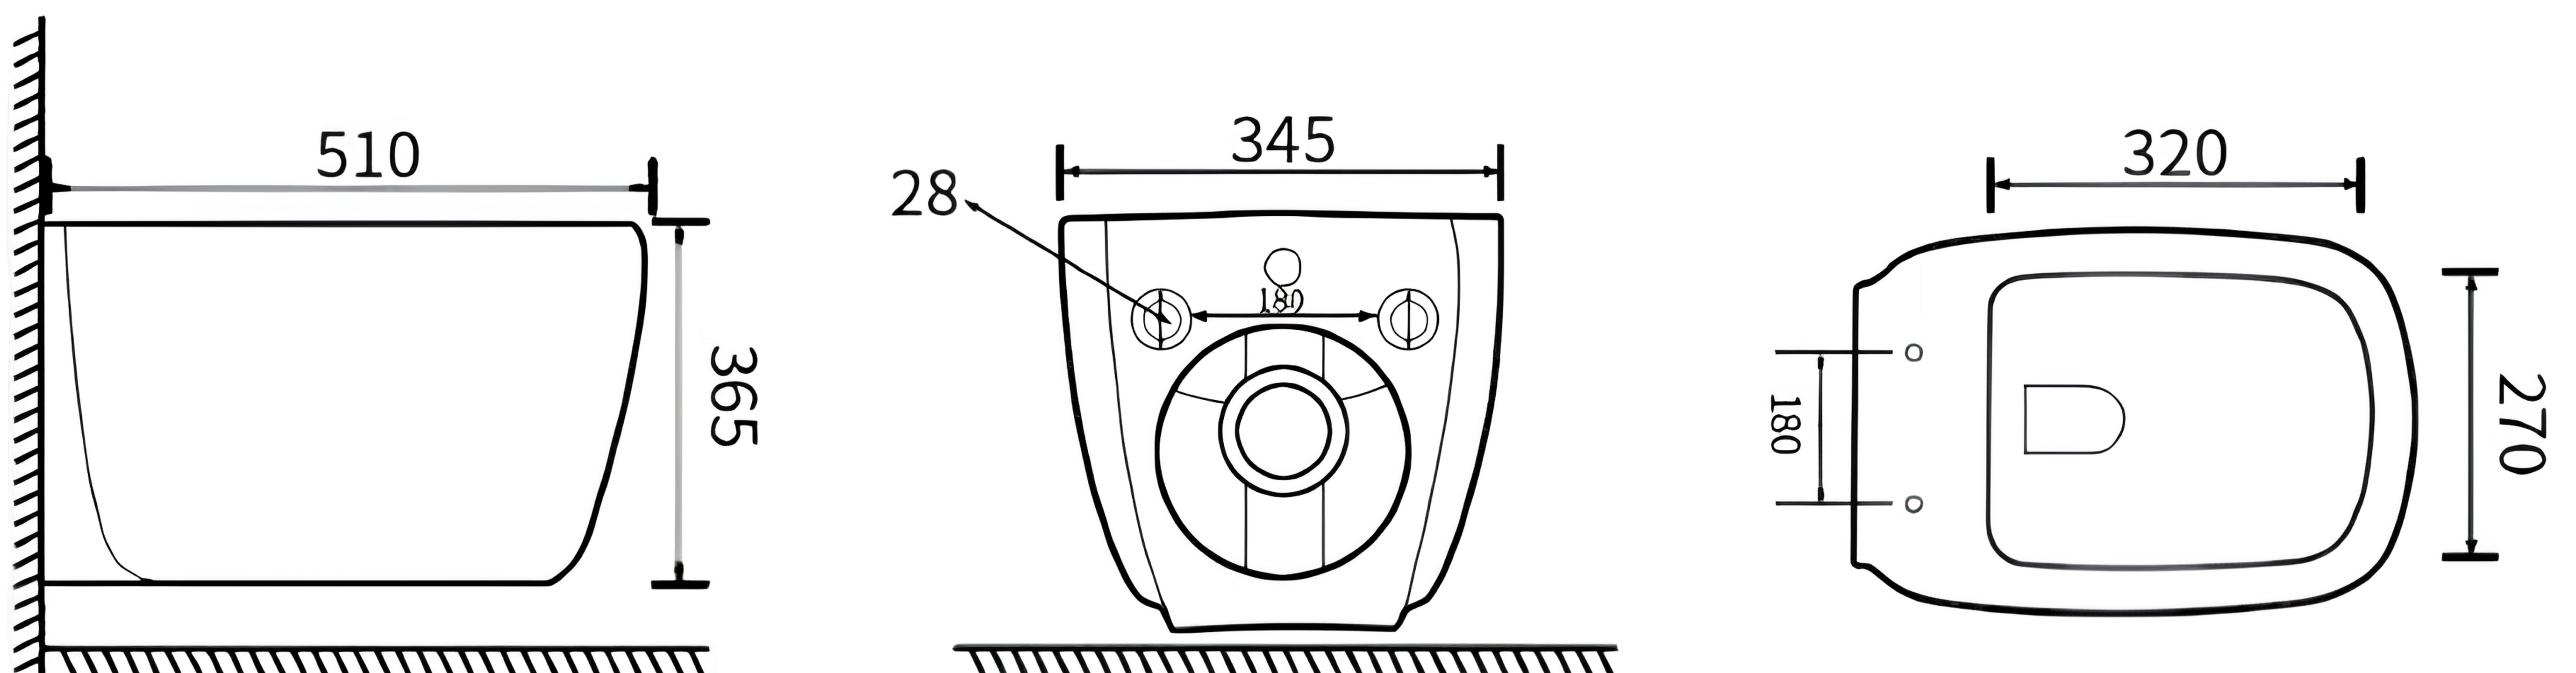

Generation 3 Rimless Tornado Quiet WC

Product Code : 1856

Technical Drawing

All dimension are in **mm**